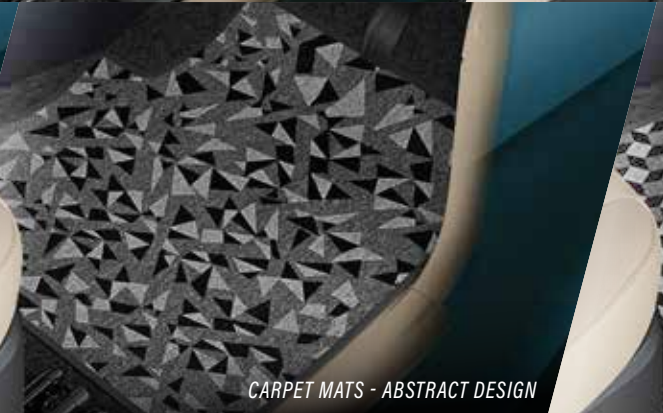

ELEVATE THE INTERIORS.

Graceful. Sophisticated. And Bold. The premium interior accessories are tailor-made for the Marazzo. Everything from the Leather Steering Wheel Covers to the Mats is crafted to make the Marazzo a stunner.

SEAT COVERS

Adorn Marazzo's seats with a variety of Seat Covers to enhance the overall aesthetics of your vehicle's interiors.

FLOOR MATS

Unique design with vehicle branding 3D Floor Mats that match the floor profile of the vehicle.

Also Available: 3D Boot Mats, Black PVC Mats & Full Floor Lamination Mats

TPU 3D MATS

NON-SLIP DASH MATS

Add some style to your luxurious interiors with the trendy new Dash Mats with Marazzo branding.

SCUFF PLATES

Provides strength with style. Easy fitment using high-quality adhesive tape.

Also Available: Bumper Scuff Protector

SUN SHADES

Fine polyester magnetic cling-on Sun Shades that also acts as a privacy screen.

STEERING WHEEL COVERS

It's time to create the perfect look for your Marazzo's interior. Choose from either Black or Grey Genuine Nappa Leather steering wheel covers.