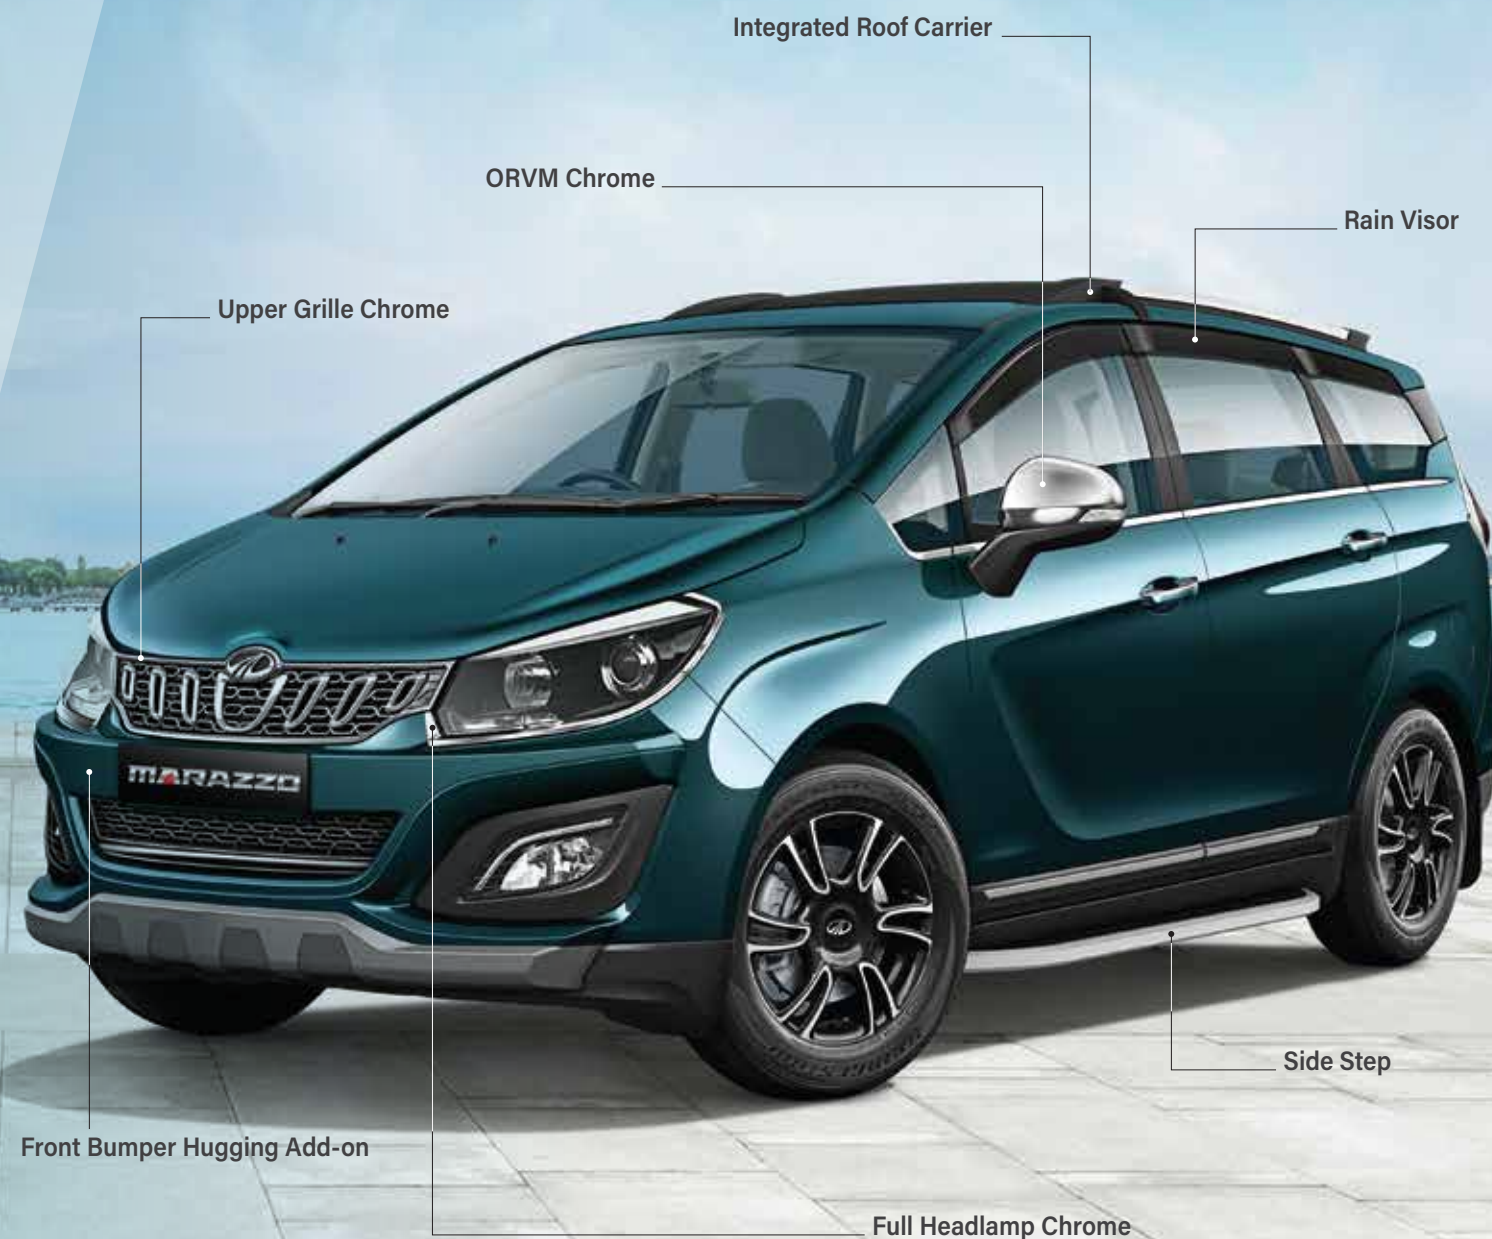

*GENUINE ACCESSORIES AND KITS
FOR THE ALL-NEW MARAZZO.*

SUIT-UP THE MARAZZO.

Attitude, style and an aerodynamic design are the hallmarks of Mahindra Marazzo's Body Kits. That's why all the elements were crafted to fit in seamlessly and enhance the already striking contours of the Marazzo. Choose from our Executive and Premium Body Kits for a bold shark-inspired look.

EXECUTIVE BODY KIT

Front Bumper Skirt

Side Skirt

Rear Spoiler

Side Skirt

Rear Bumper Skirt

KIT ELEMENTS: Front Bumper Skirt, Rear Bumper Skirt, Side Skirt & Rear Spoiler

PREMIUM BODY KIT

Front Bumper Add-on

Wheel Arch Claddings

Body Side Moulding

Roof Rails

Rear Spoiler

Rear Bumper Add-on

KIT ELEMENTS: Front Bumper Add-on, Wheel Arch Claddings, Body Side Moulding, Roof Rails, Rear Spoiler & Rear Bumper Add-on

CHROME UP YOUR MARAZZO.

Make the stunning Marazzo even more spectacular with chrome upgrades. Accentuate the Marazzo with a wide range of exterior accessories and add-ons.

EXTERIOR - FRONT

EXTERIOR - REAR