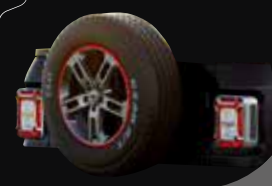

Chrome Taillamp Appliques

EXTERIOR APPLIQUES

Piano Black Headlamp Appliques

Rain Visor with Chrome Insert

Rear Reflector Chrome Set

BUG DEFLECTOR

SIDE BODY CLADDING

CHROME FRONT FOG LAMP APPLIQUE