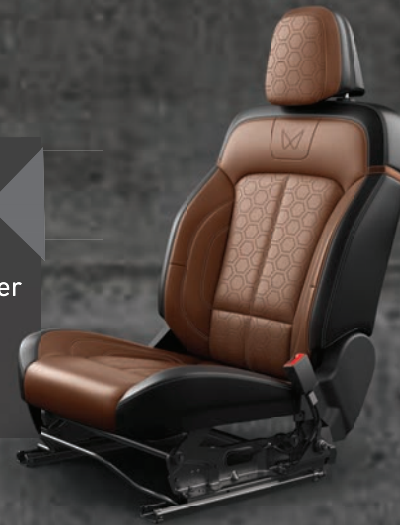

Silver Body Cover

Camouflage Body Cover

Dual Tone Body Cover

SEAT COVER & COMFORT KIT

Imposing Limits Theme - Comfort Kit

No Limits Theme - Comfort Kit

Imposing Theme - Brown & Black Seat Cover

No Limits Theme -
Black & Brown Seat Cover

FLOOR MAT

Designer Mat

Floor Mat

3D Floor Mat

7D Floor Mat

Plain Black Carpet Mat

Printed Carpet Floor Mat

Anti Skid Dash Mat Set