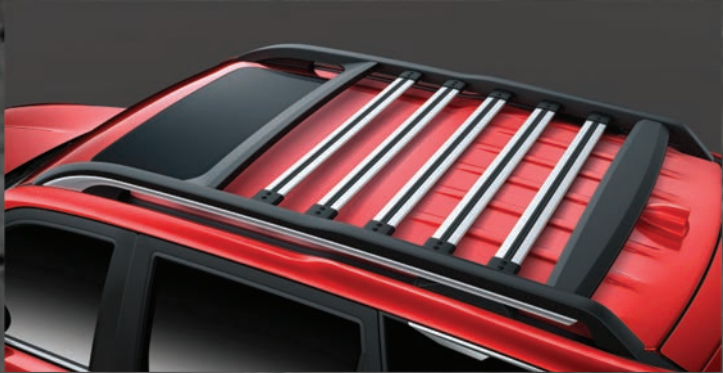

EXTERIOR ACCESSORIES

ROOF CARRIERS & RAIN VISOR

Integrated Roof Carrier

Chrome Insert Rain Visor

Roof Cross Bar

REAR BUMPER PROTECTORS

Rear Bumper Protector – Plastic

Rear Bumper Protector – Stainless Steel