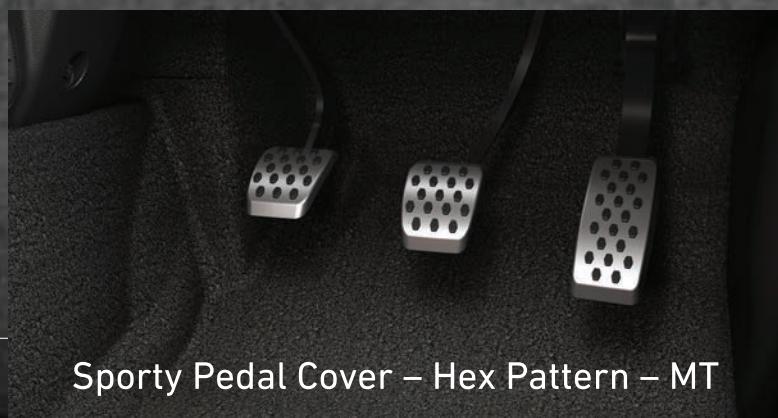

Silver Body Cover

Camouflage Body Cover

Dual Tone Body Cover

SEAT COVER & COMFORT KIT

Imposing Limits Theme - Comfort Kit

No Limits Theme - Comfort Kit

Imposing Theme - Brown & Black Seat Cover

No Limits Theme -
Black & Brown Seat Cover

SCUFF PLATE

Illuminated Scuff Plate

Aluminum Scuff Plate

SS with Stainless Steel

SPORTY PEDAL & SUNSHADE

THE ALL-NEW

SCORPIO^N

WHY MAHINDRA GENUINE ACCESSORIES?