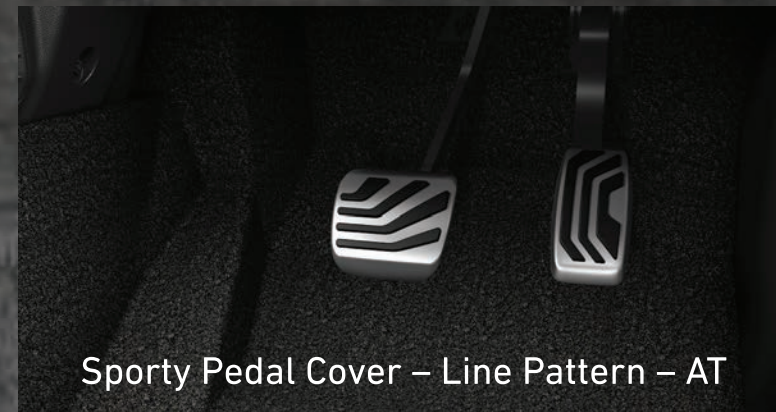

SCUFF PLATE

Illuminated Scuff Plate

Aluminum Scuff Plate

SS with Stainless Steel

SPORTY PEDAL & SUNSHADE

THE ALL-NEW

SCORPIO^N

WHY MAHINDRA GENUINE ACCESSORIES?