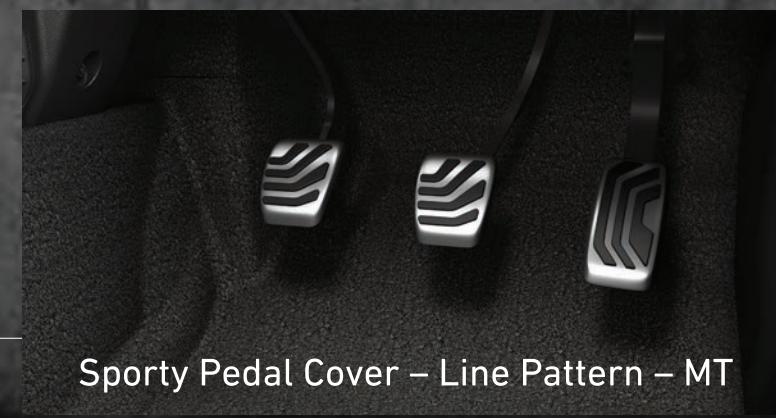

SCUFF PLATE

Illuminated Scuff Plate

Aluminum Scuff Plate

SS with Stainless Steel

SPORTY PEDAL & SUNSHADE

THE ALL-NEW

SCORPIO^N

WHY MAHINDRA GENUINE ACCESSORIES?