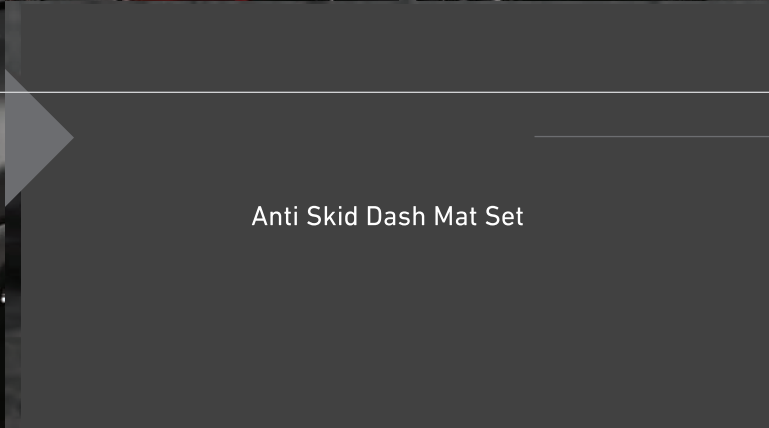

Silver Body Cover

Camouflage Body Cover

Dual Tone Body Cover

SEAT COVER & COMFORT KIT

Imposing Limits Theme - Comfort Kit

No Limits Theme - Comfort Kit

Imposing Theme - Brown & Black Seat Cover

No Limits Theme -
Black & Brown Seat Cover

FLOOR MAT

Designer Mat

Floor Mat

3D Floor Mat

7D Floor Mat

Plain Black Carpet Mat

Printed Carpet Floor Mat

Anti Skid Dash Mat Set