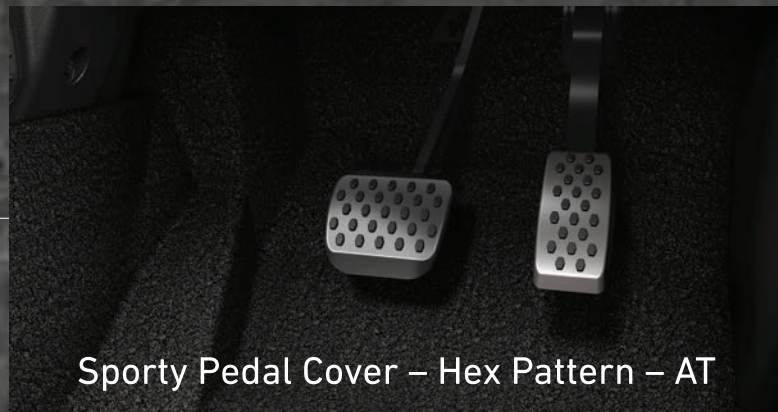

Silver Body Cover

Camouflage Body Cover

Dual Tone Body Cover

SEAT COVER & COMFORT KIT

Imposing Limits Theme - Comfort Kit

No Limits Theme - Comfort Kit

Imposing Theme - Brown & Black Seat Cover

No Limits Theme -
Black & Brown Seat Cover

SCUFF PLATE

Illuminated Scuff Plate

Aluminum Scuff Plate

SS with Stainless Steel

SPORTY PEDAL & SUNSHADE

THE ALL-NEW

SCORPIO^N

WHY MAHINDRA GENUINE ACCESSORIES?